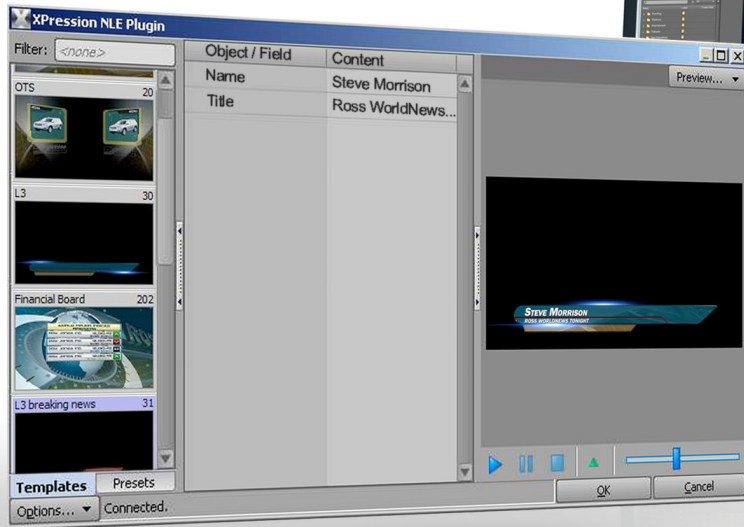

XPression

2D / 3D Character Generator & Motion Graphics System

XPression NLE Plug-In Live. Edited. Seamless.

The XPression NLE Plug-in brings the world of live graphics into the non-linear editing suite. Editors working on news stories or pre-packaged video segments can access the same templates used in the live-to-air control room. Replace text and images, and then apply the graphics directly to the timeline.

Maintaining a consistent graphic look between live and edited content is a breeze with the XPression NLE Plug-in. Say goodbye to Targa sequences and “sneaker-net” with thumb drives. XPression graphics from the NLE plug-in render in near real-time and transfer seamlessly to the NLE timeline.

The old “title tools” in non-linear editors just won’t cut it in today’s fast-paced, dynamic graphics environment. XPression’s NLE Plug-in gives editors a CG with the horsepower of a live graphics system at just a fraction of the price.