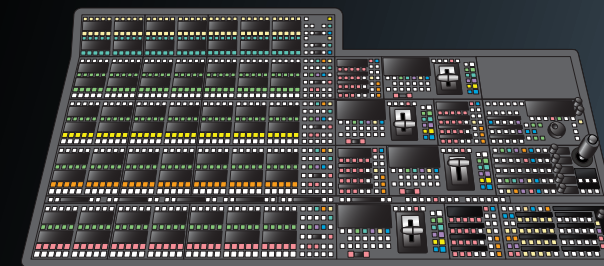

NEW! Kayenne™ Video Production Center

Publish