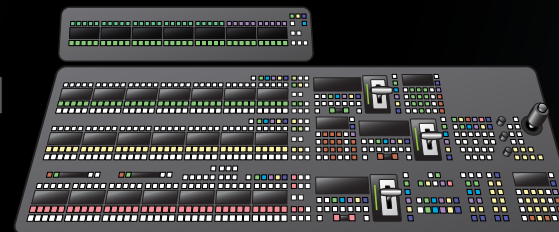

Control

GeckoFlex™
Signal Processing

Router Control

Trinix™ NXT
SD/HD/3G Router

NEW! LDK Connect

ClipStore

T2™ iDDR

NEW! Trinix NXT Multiviewer